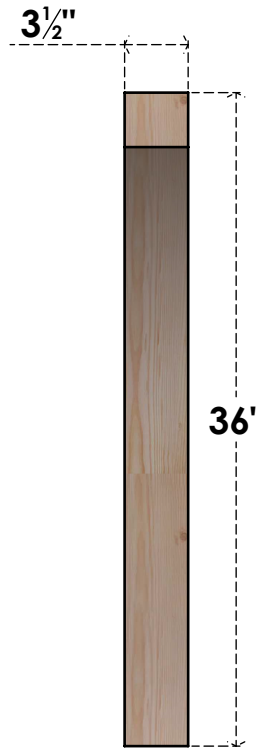

BRC04X24X36THR00SDF

3 1/2"W X 24"D X 36"H THORTON SMOOTH BRACE, DOUGLAS FIR

SIDE

FRONT

EKENA MILLWORK
 2300 WEST MAIN ST.
 CLARKSVILLE, TX 75426
 TOLL FREE: 866-607-0453
 WWW.EKENAMILLWORK.COM

NOTES

1. INSTALLATION TO BE COMPLETED IN ACCORDANCE WITH MANUFACTURER'S SPECIFICATIONS.
2. DRAWING MAY NOT BE TO SCALE
3. THIS DRAWING IS INTENDED FOR DESIGN AND PLANNING PURPOSES ONLY.
4. ALL INFORMATION CONTAINED HEREIN WAS CURRENT AT THE TIME OF DEVELOPMENT BUT MUST BE REVIEWED AND APPROVED BY THE PRODUCT MANUFACTURER TO BE CONSIDERED ACCURATE.
5. PRODUCTS ARE NOT KILN DRIED. THIS ITEM IS UNIQUE AND WILL CONTAIN THE NATURAL VARIATIONS THAT THE WOOD SPECIES OFFERS. THIS MAY RESULT IN VARIATIONS UP TO 1/4"