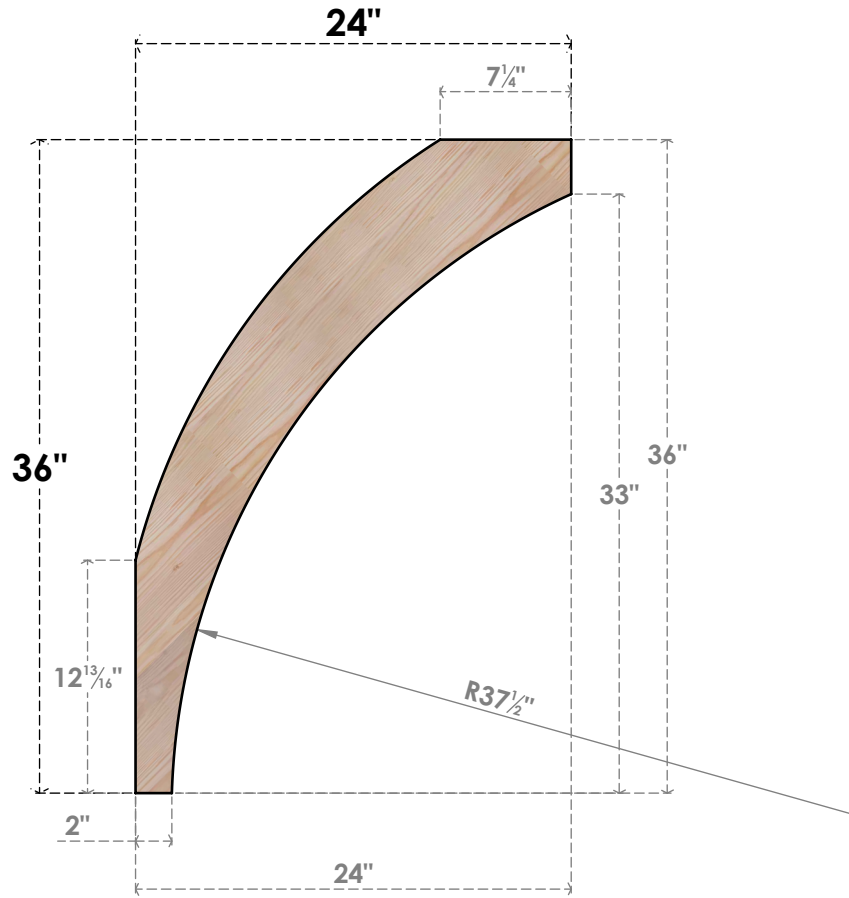

BRC04X24X36THR00SDF

3 1/2"W X 24"D X 36"H THORTON SMOOTH BRACE, DOUGLAS FIR

SIDE

FRONT

EKENA MILLWORK
 2300 WEST MAIN ST.
 CLARKSVILLE, TX 75426
 TOLL FREE: 866-607-0453
 WWW.EKENAMILLWORK.COM

NOTES

1. INSTALLATION TO BE COMPLETED IN ACCORDANCE WITH MANUFACTURER'S SPECIFICATIONS.
2. DRAWING MAY NOT BE TO SCALE
3. THIS DRAWING IS INTENDED FOR DESIGN AND PLANNING PURPOSES ONLY.
4. ALL INFORMATION CONTAINED HEREIN WAS CURRENT AT THE TIME OF DEVELOPMENT BUT MUST BE REVIEWED AND APPROVED BY THE PRODUCT MANUFACTURER TO BE CONSIDERED ACCURATE.
5. PRODUCTS ARE NOT KILN DRIED. THIS ITEM IS UNIQUE AND WILL CONTAIN THE NATURAL VARIATIONS THAT THE WOOD SPECIES OFFERS. THIS MAY RESULT IN VARIATIONS UP TO 1/4"